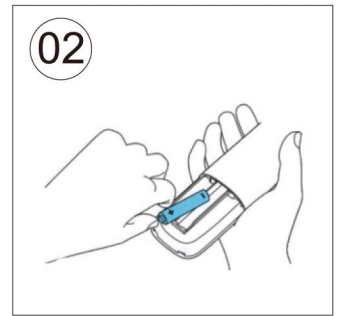

GLOBO

LIGHTING

www.globo-lighting.com

41339-48

= 2 x AAA 1,5V battery incl

GLOBO Handels GmbH
St. Peter 38
A-9184 St. Jakob / Rosental