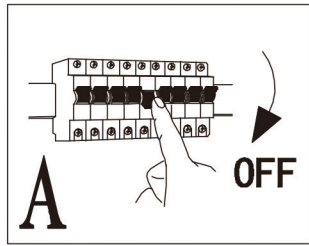

GLOBO

LIGHTING

www.globo-lighting.com

41339-48

= 2 x AAA 1,5V battery incl

GLOBO Handels GmbH
St. Peter 38
A-9184 St. Jakob / Rosental