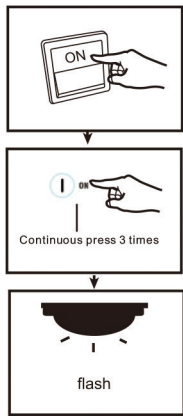

GLOBO

LIGHTING

www.globo-lighting.com

41339-48

= 2 x AAA 1,5V battery incl

GLOBO Handels GmbH
St. Peter 38
A-9184 St. Jakob / Rosental