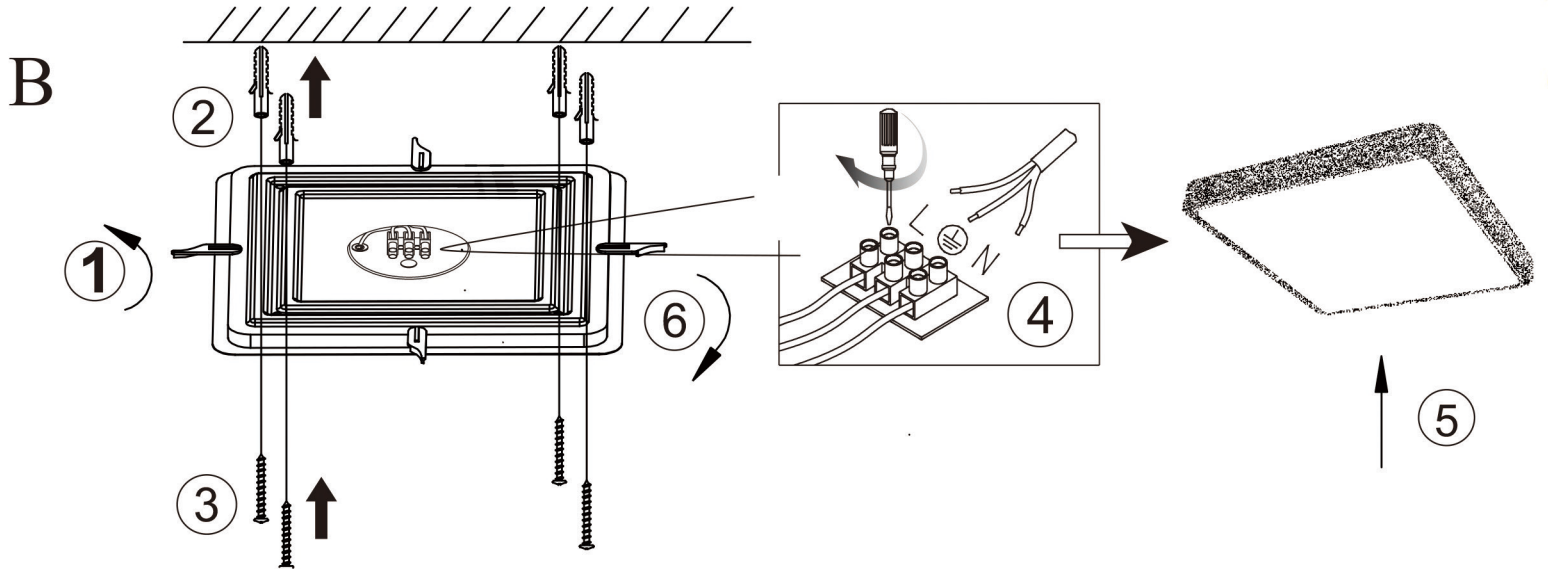

GLOBO

LIGHTING

www.globo-lighting.com

41339-48

= 2 x AAA 1,5V battery incl

GLOBO Handels GmbH
St. Peter 38
A-9184 St. Jakob / Rosental