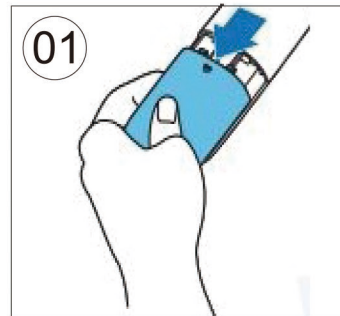

GLOBO

LIGHTING

www.globo-lighting.com

41339-48

= 2 x AAA 1,5V battery incl

GLOBO Handels GmbH
St. Peter 38
A-9184 St. Jakob / Rosental