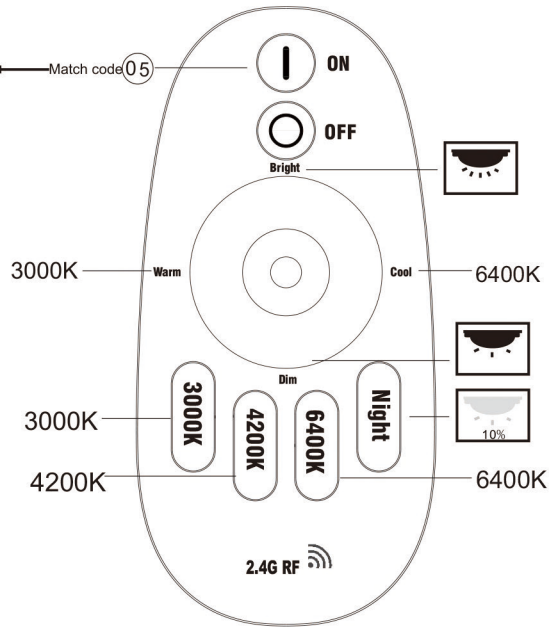

GLOBO

LIGHTING

www.globo-lighting.com

41339-48

= 2 x AAA 1,5V battery incl

GLOBO Handels GmbH
St. Peter 38
A-9184 St. Jakob / Rosental